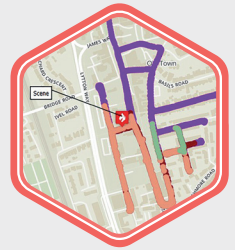

Additional Information

- Accurate and stable onboard GPS fix without the need for external GPS antenna on a foot survey using backpack.
- External GPS antenna (provided) recommended for vehicle mounted surveys.
- Approximately 3 minutes from powering up to taking readings.
- Built-in protection for power loss, allowing for safe disconnection and simple power down procedure.
- Timing Advance (TA) will aid live investigations and will display the timing advance band that the Lima is currently attached to in connected mode.
- SIM estate included within yearly licensing, no need to top up and replace SIM cards before surveying.
- Quick deployment template feature for easy modem configuration on the go.

Technology and band locking is built in. There is also a scan feature allowing a single pass scan of the cellular network environment, invaluable for assessing what is on-air and allowing visibility of cells that may be co-located.

Contact your Account Manager,
call **0800 158 3830** or email
enquiries@forensicanalytics.io